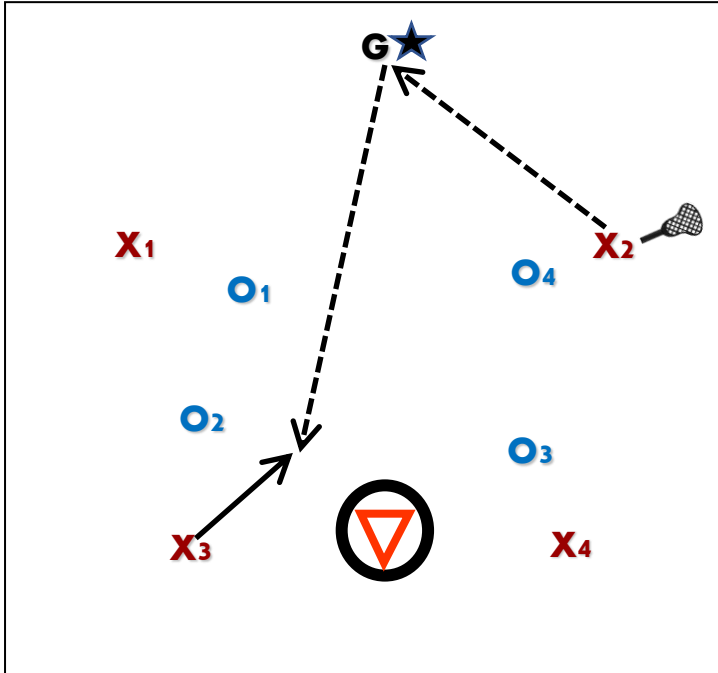

MESA

Gretzky

- Both sides play offense and defense
- Gretzky is a steady offensive player
- Every time there is a goal, a change of possession or a groundball:
the ball must be passed to Gretzky before you go on offense or continue offense
Players must move their feet and clear their stick to get the ball to Gretzky
- Once you have passed to Gretzky your team is on Offense

- When you are on **Offense**
- When someone on your team has passed to **Gretzky** your team is on offense
- Off-ball players must either **Pop** or **Cut** to get the ball
- Off ball players must call for the ball with a loud "**One More**" call

- When you are on **Defense**
- The defense can't shut off or cover Gretzky
- Defensive players must play the ball hard (ball pressure) to stop the offense from getting the ball to Gretzky
- Defense must check up quickly to prevent easy dunks